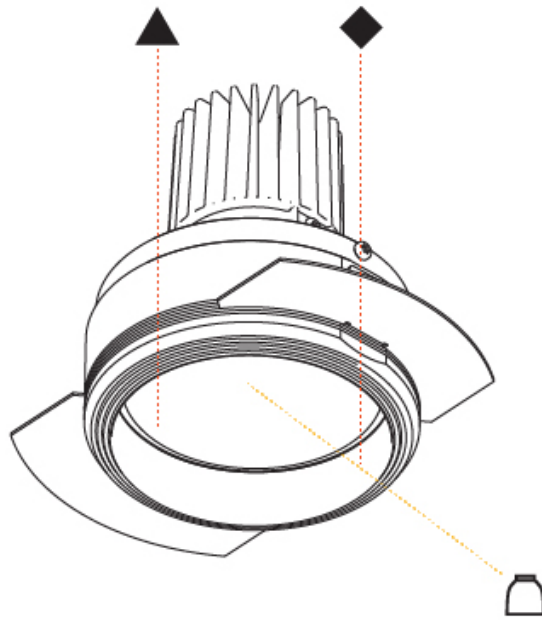

INVADER ADJUSTABLE TRIMLESS

A35574-

PROJECT

TYPE

SPECIFIER

QUANTITY

DATE